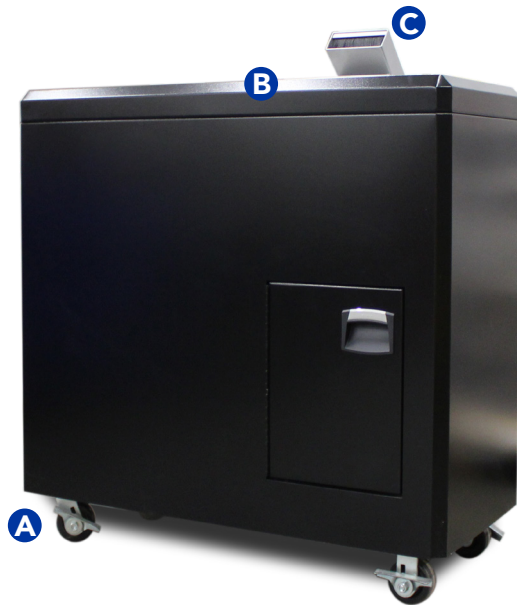

# SEM Model 0300HDD

## Rotational Hard Drive Shredder

Global Leader in High Security Information  
End-of-Life Solutions for Over 50 Years

- A** Heavy duty, lockable casters
- B** Easy-to-use operator interface
- C** Media in-feed

### Specifications:

Security Level	DIN 66399 Level H-4
Throughput	Up to 500 drives/hour
Shred Particle Size	1.5" x random
Media Feed Opening	5.2"W x 1.5"H
Waste Evacuation	7 gallon capacity internal waste collection bin
Motor	1 HP
Electrical	Single-phase 120V/60Hz, 20A International voltage available
Compliance	CE Marking available
Dimensions (HxWxD)	43" x 45" x 20.5"
Weight	1,200 lbs
Warranty	1 year non-wear parts/90 days labor

### Standard Features:

- **Noted on the NSA/CSS Evaluated Products List (EPL) for HDD Destruction Devices as an approved solution for the "deformation of magnetic media hard drive platters"**
- Designed for office environment or where space is limited
- **Uses standard 120V, 20A wall outlet for electrical requirements**
- Accepts rotational hard drives and tapes up to 1" thick
- Ideal for the shredding of items such as data tapes, cell phones, optical media, PCBs, and other related electronic storage media
- Small footprint allows for easy, versatile placement
- Shredded material is discharged into a convenient collection bin housed within the system cabinet
- Safety limit switches on all doors
- Made in the USA — TAA compliant